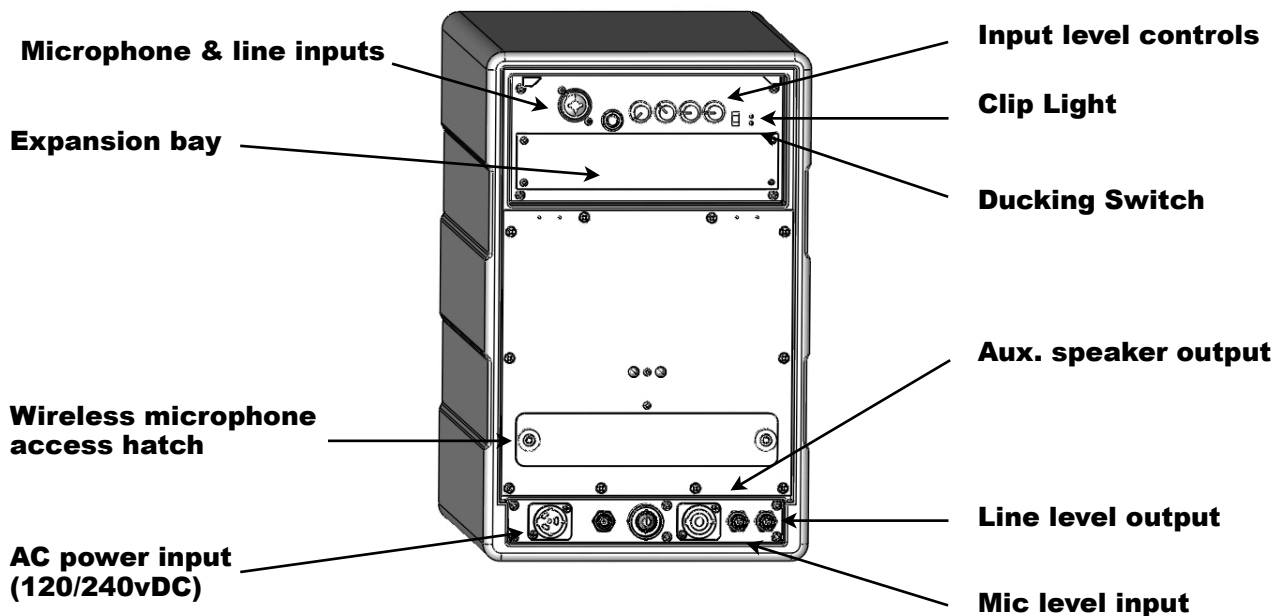

Technomad FireFly Tactical PA Unit

Available Options

- SuperConductor audio player with scheduling and live playback capability
- Link Kit Modules:
  - Ethernet
  - Wireless
  - Twisted pair
- All-day battery pack (external)
- Yoke-mount bracket
- Additional wireless microphone
- CD player module
- Transport case
- Alternate color (tan, olive drab, gray, white)

Specifications

Audio Performance Specifications

Frequency Response (+/- 2 dB)	350 Hz - 20 kHz
Maximum Output (long term)	130 dB SPL
Maximum Output (peak program)	133 dB SPL
HF Dispersion	50°V x 60°H

All audio specifications based on ALMA EIA 426B test protocols.

General Specifications

Audio Inputs	1x XLR, mic. level 1x 1/4, line level Expansion Bay
Audio Outputs	Internal wireless mic. 1x Neutrik NL4MP
Power Inputs	AC power (90-240V) DC power (12v-24V)
Battery	6AH LifePO NiMH
Battery Operational Life	5 hours full operation 8 hours stand-by

Physical Specifications

Height	14.5 in.	36.8 cm
Width	8.25 in.	20.9 cm
Depth	14 in.	35.5 cm
Weight	25 lb.	11.3 kg

Fittings:

Rigging points	2x 1/4-20 threaded inserts on top (handle mount points)
Yoke mount points	2 x 1/4-20 threaded inserts on side
Stand mount socket	1x 1.5" socket on bottom of unit
Handles	1x strap handle
Cabinet	Mid-density Polyethylene
Grill	Powder coated stainless steel

Technomad
THE TOUGHEST LOUSPEAKERS IN THE WORLD

5 Tina Drive South Deerfield MA 01373 USA
Telephone: 800.464.7757 Fax: 617.424.8233
Email: sales@technomad.com Web: http://www.technomad.com