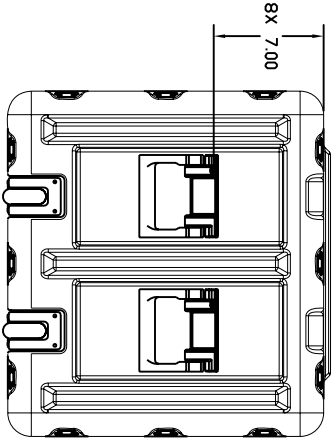

VIEW OF INSIDE OF MID

5" REAR LID

TOP VIEW

LEFT SIDE VIEW

2" FRONT LID

DIMENSIONS (REFERENCE ONLY)	INSIDE		OUTSIDE	
	INCH	MM	INCH	MM
HEIGHT (TOP TO BOTTOM)	17.00	432	20.56	522
WIDTH (LEFT TO RIGHT)	19.00	483	22.63	575
MID SECTION DEPTH (FRONT TO BACK)	21.60	549	25.00	635
FRONT LID DEPTH	2.00	51	2.73	69
AVAILABLE LID DEPTHS	6.00	127	6.76	146