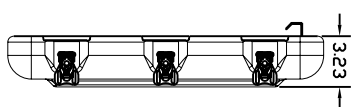

VIEW OF INSIDE OF MID

5" REAR LID

TOP VIEW

LEFT SIDE VIEW

2" FRONT LID

DIMENSIONS (REFERENCE ONLY)	INSIDE		OUTSIDE	
	INCH	MM	INCH	MM
HEIGHT (TOP TO BOTTOM)	17.00	432	20.56	522
WIDTH (LEFT TO RIGHT)	19.00	483	22.63	575
MID SECTION DEPTH (FRONT TO BACK)	21.60	549	25.00	635
FRONT LID DEPTH	2.00	51	2.73	69
AVAILABLE LID DEPTHS	6.00	127	6.76	146