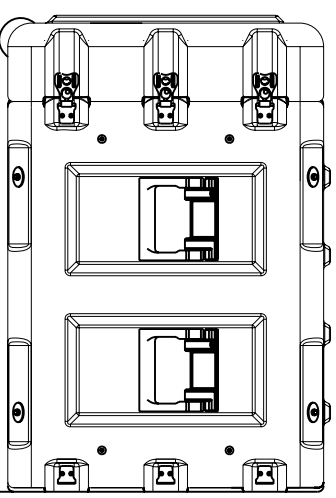

VIEW OF INSIDE OF MID

5" REAR LID

TOP VIEW

LEFT SIDE VIEW

2" FRONT LID

DIMENSIONS (REFERENCE ONLY)	INSIDE		OUTSIDE	
	INCH	MM	INCH	MM
HEIGHT (TOP TO BOTTOM)	17.00	432	20.56	522
WIDTH (LEFT TO RIGHT)	19.00	483	22.63	575
MID SECTION DEPTH (FRONT TO BACK)	21.60	549	25.00	635
FRONT LID DEPTH	2.00	51	2.73	69
AVAILABLE LID DEPTHS	6.00	127	6.76	146