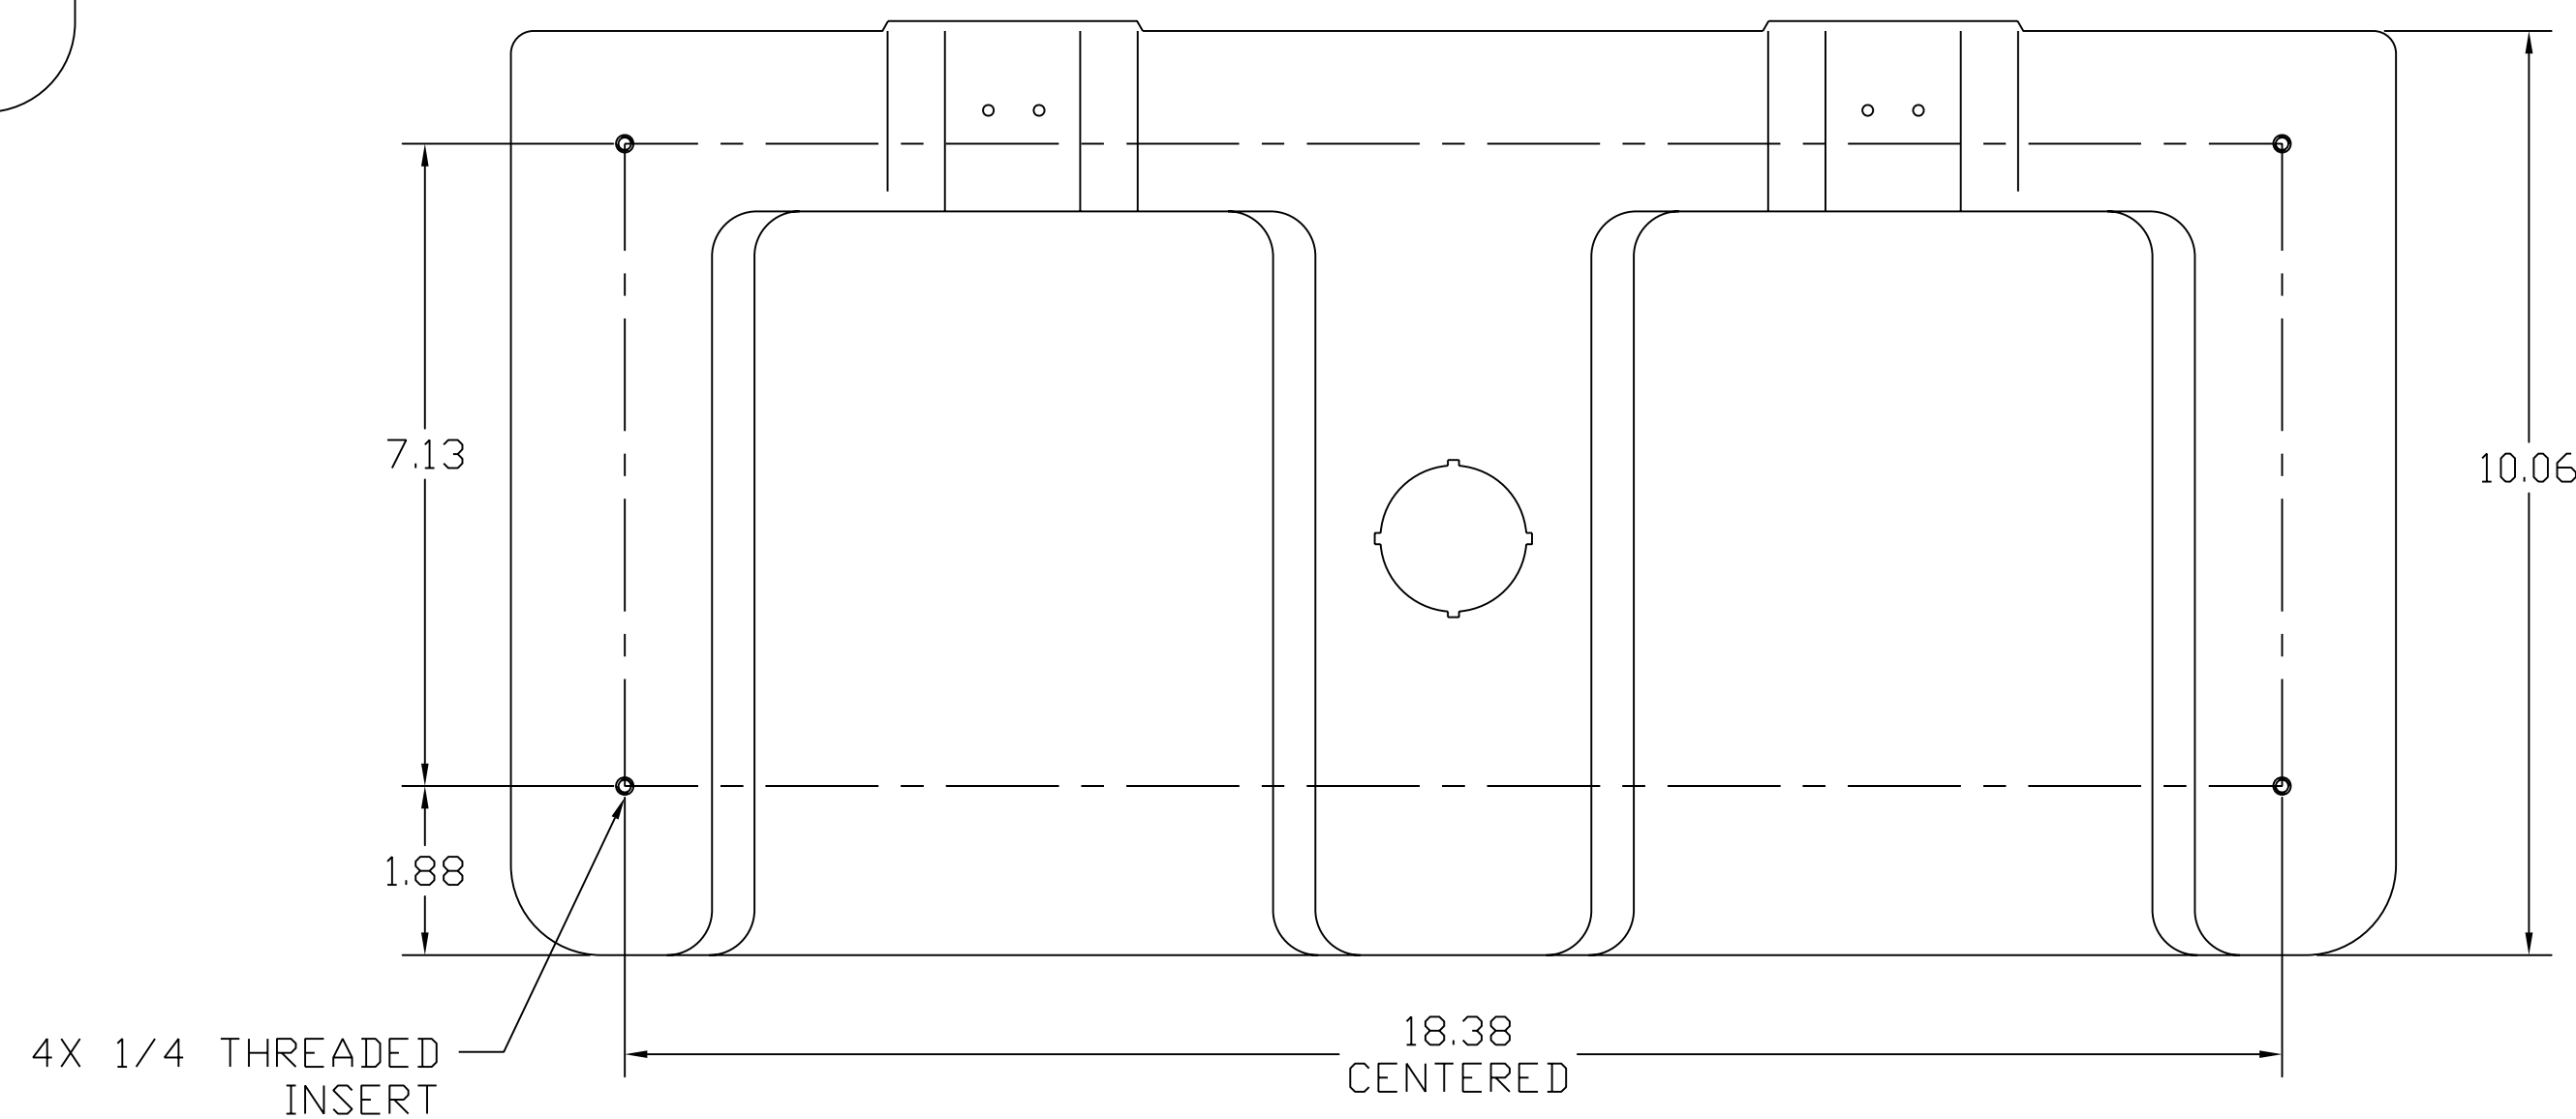

SIDE

TECHNOMAD INC. Boston, Massachusetts 1.800.464.7757 military.technomad.com	
SCALE 1/2	TITLE PISMO
DR. KEG	DATE 00-4-18
THIS DRAWING IS THE PROPERTY OF TECHNOMAD INC. AND SHALL NOT BE COPIED, REPRODUCED, OR USED AS THE BASIS FOR MANUFACTURE OR SALE WITHOUT WRITTEN AUTHORIZATION BY TECHNOMAD INC.