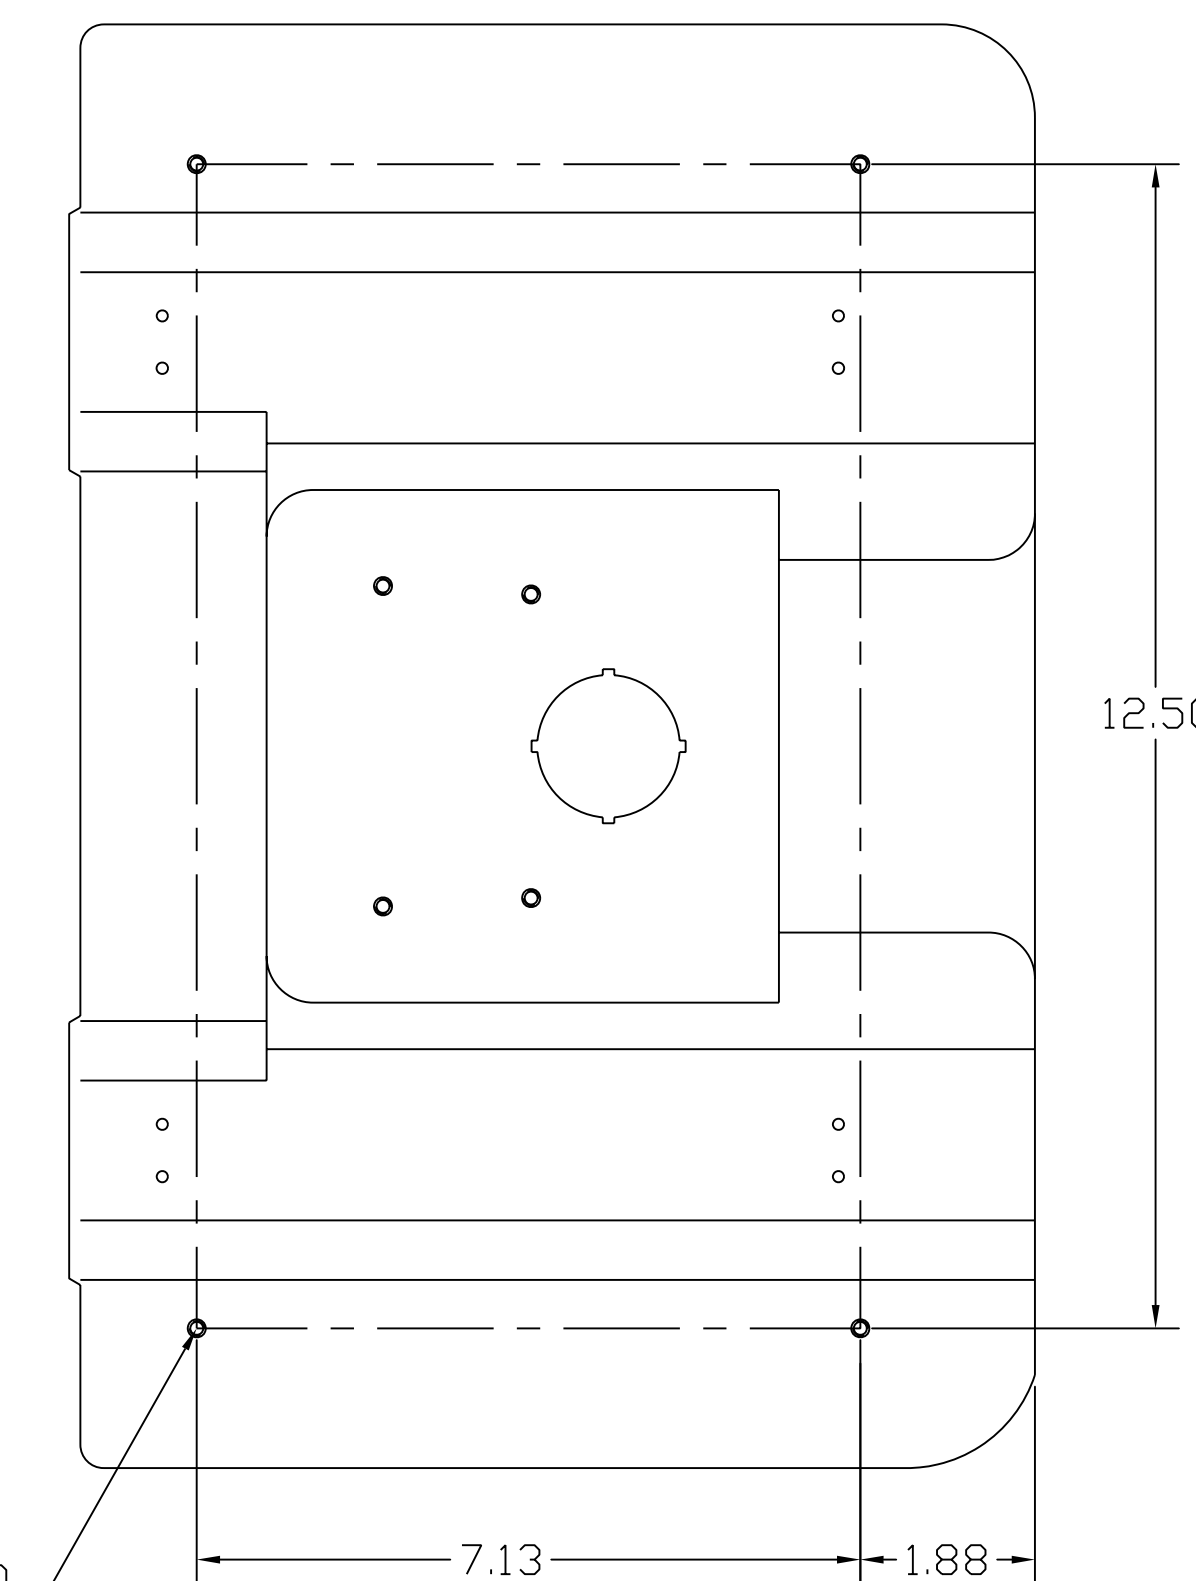

BACK

NOTES:

1) MOUNTING POINTS
1/4-20 THREADED INSERTS
ON SIDE AND END.

2) MOUNTING POINTS
5/16-18 THREADED INSERTS
ON BACK FOR TECHNOMAD MODEL
456 BRACKET OR OMNIMOUNT
300 SERIES OR EQUIVALENT.

3) LOUDSPEAKER SHOWN WITHOUT
WEATHERTECH GRILL SYSTEM.

FRONT

END

TECHNOMAD INC. Boston, Massachusetts 1.800.464.7757 military.technomad.com	
SCALE 1/2	TITLE PISMO
DR. KEG	DATE 00-4-18
THIS DRAWING IS THE PROPERTY OF TECHNOMAD INC. AND SHALL NOT BE COPIED, REPRODUCED, OR USED AS THE BASIS FOR MANUFACTURE OR SALE WITHOUT WRITTEN AUTHORIZATION BY TECHNOMAD INC.