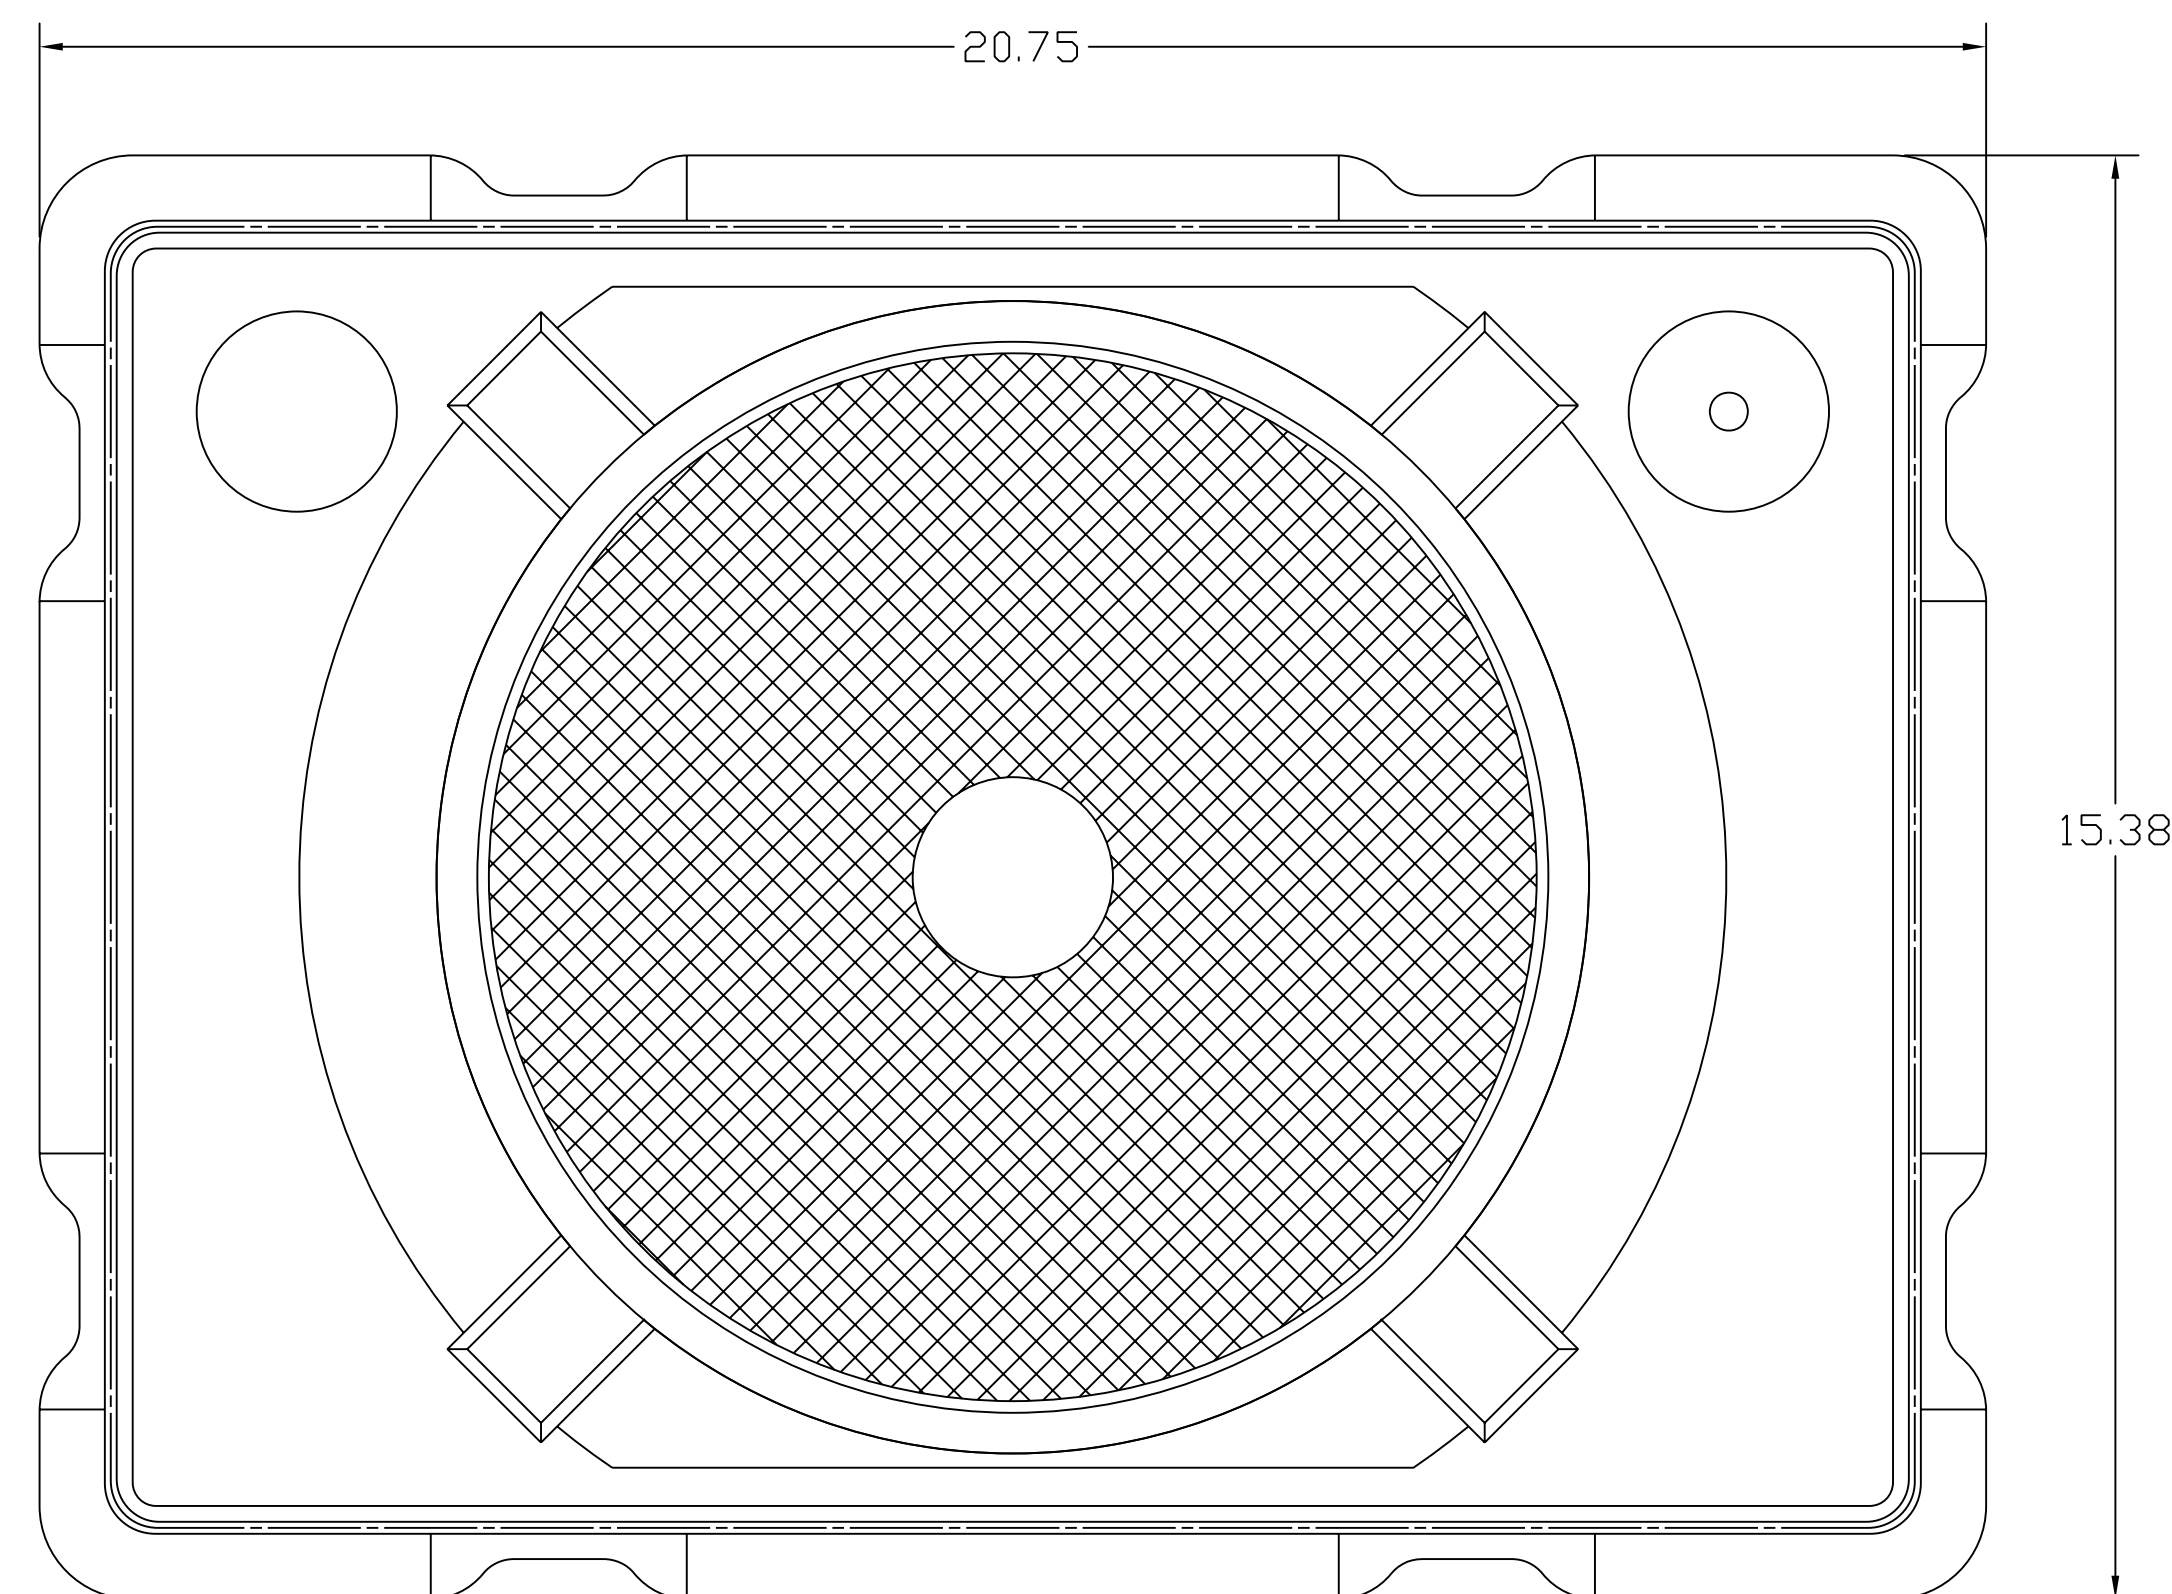

BACK

NOTES:

1) MOUNTING POINTS
1/4-20 THREADED INSERTS
ON SIDE AND END.

2) MOUNTING POINTS
5/16-18 THREADED INSERTS
ON BACK FOR TECHNOMAD MODEL
456 BRACKET OR OMNIMOUNT
300 SERIES OR EQUIVALENT.

3) LOUDSPEAKER SHOWN WITHOUT
WEATHERTECH GRILL SYSTEM.